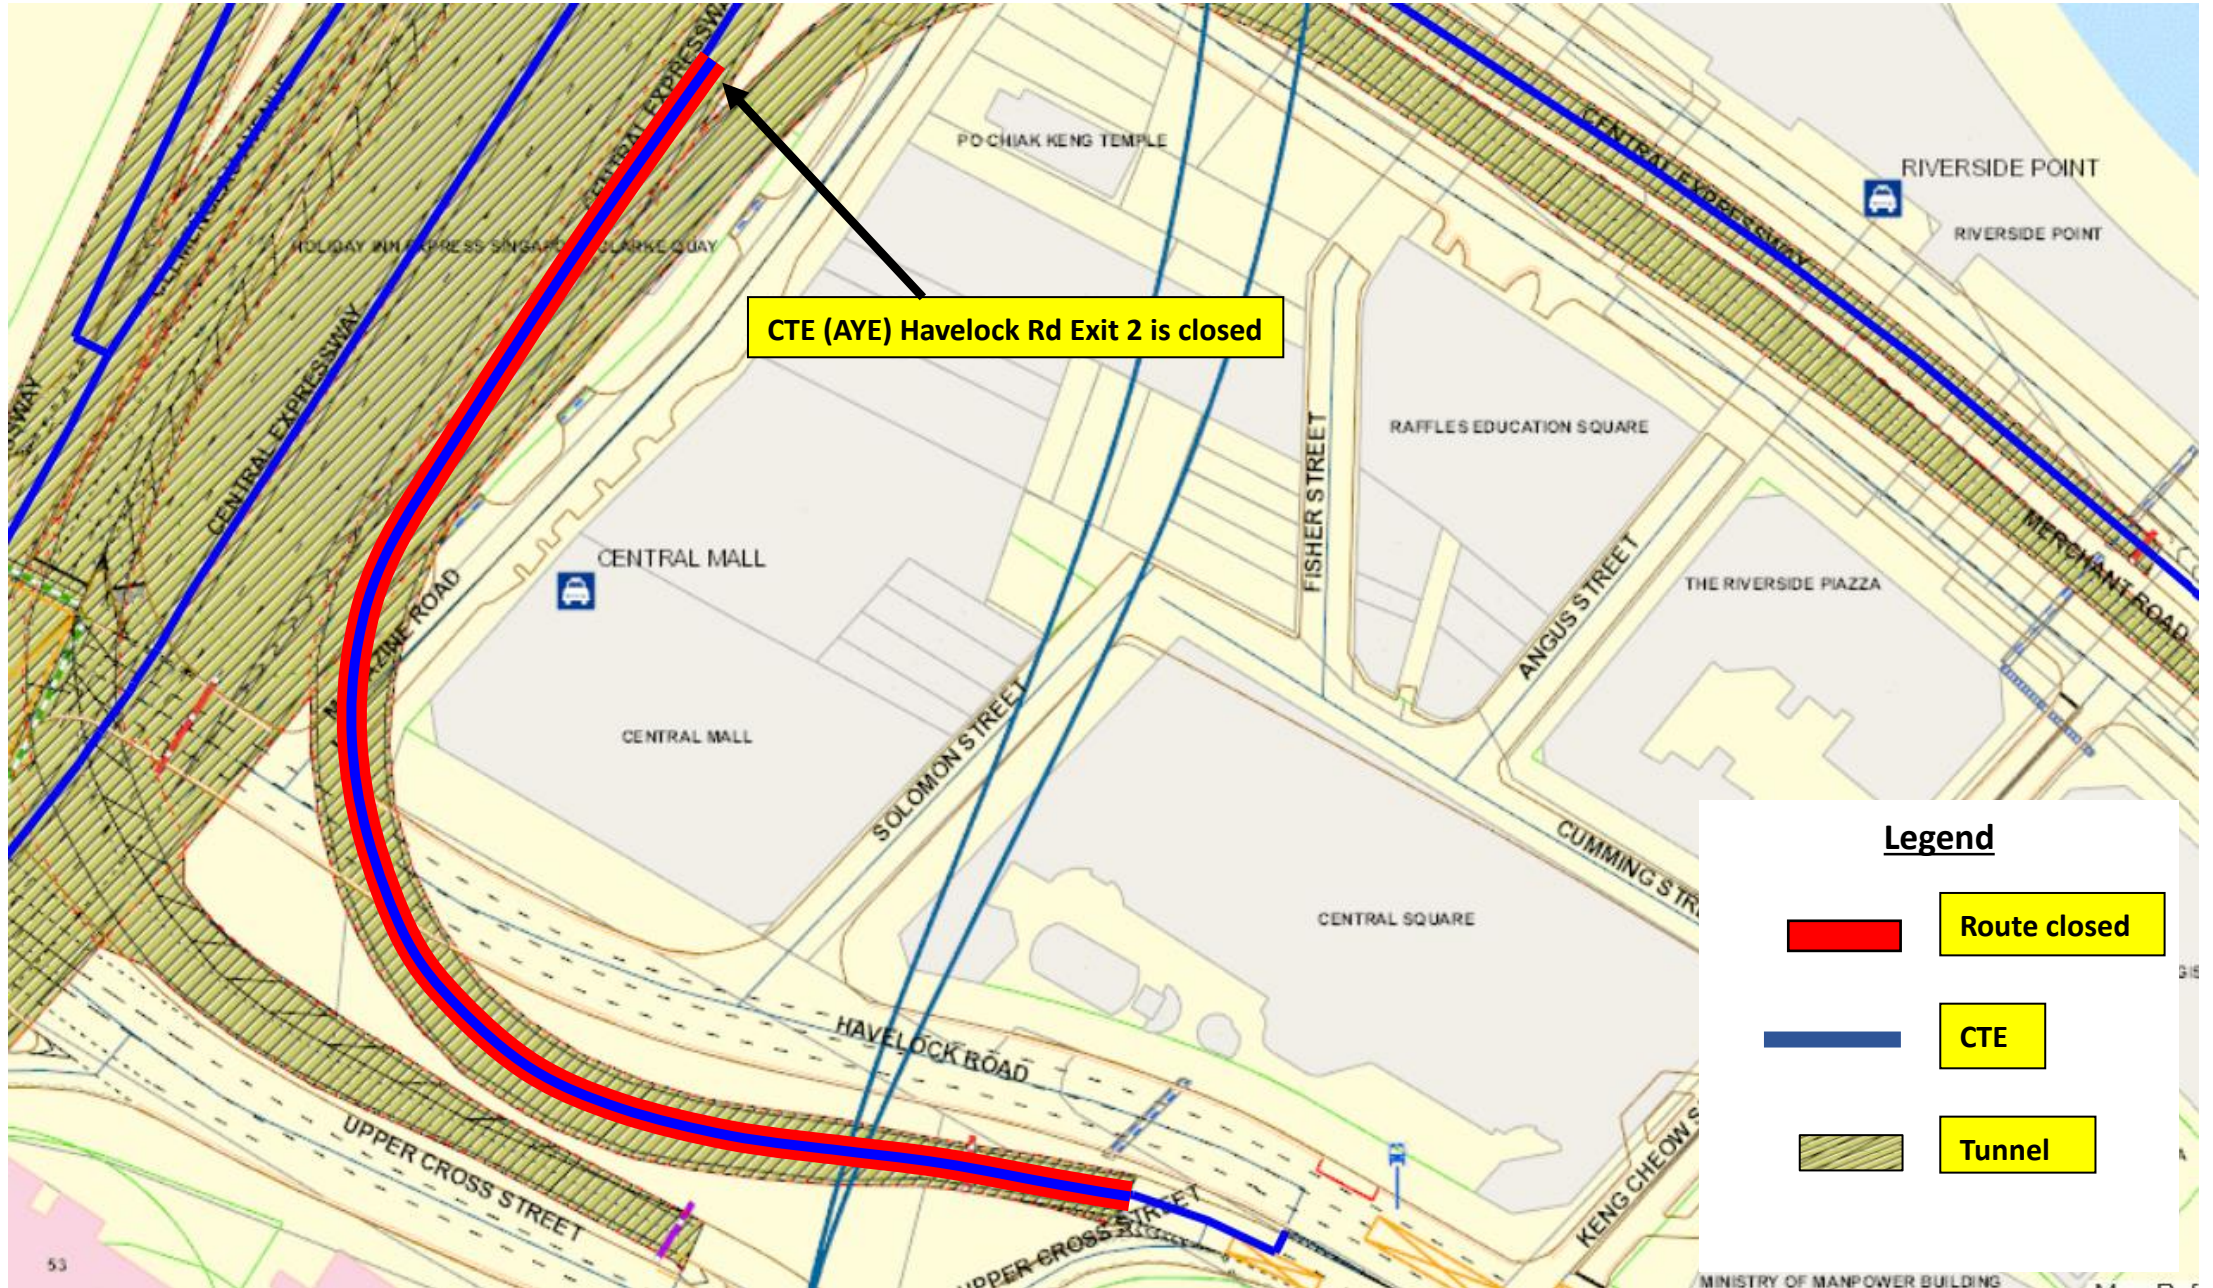

5 October 2022
12.01am to 05.00am

7 October 2022
12.01am to 05.00am

7 October 2022
12.01am to 05.00am

10 October 2022
12.01am to 05.00am

Section before the entry from Bukit Timah Rd

Immediate Section after Exit 1B to Outram Rd

Legend

-  Route closed
-  CTE
-  Tunnel

12 October 2022
12.01am to 05.00am

12 October 2022
12.01am to 05.00am

13 October 2022
12.01am to 05.00am

13 October 2022
12.01am to 05.00am

13 October 2022
12.01am to 05.00am