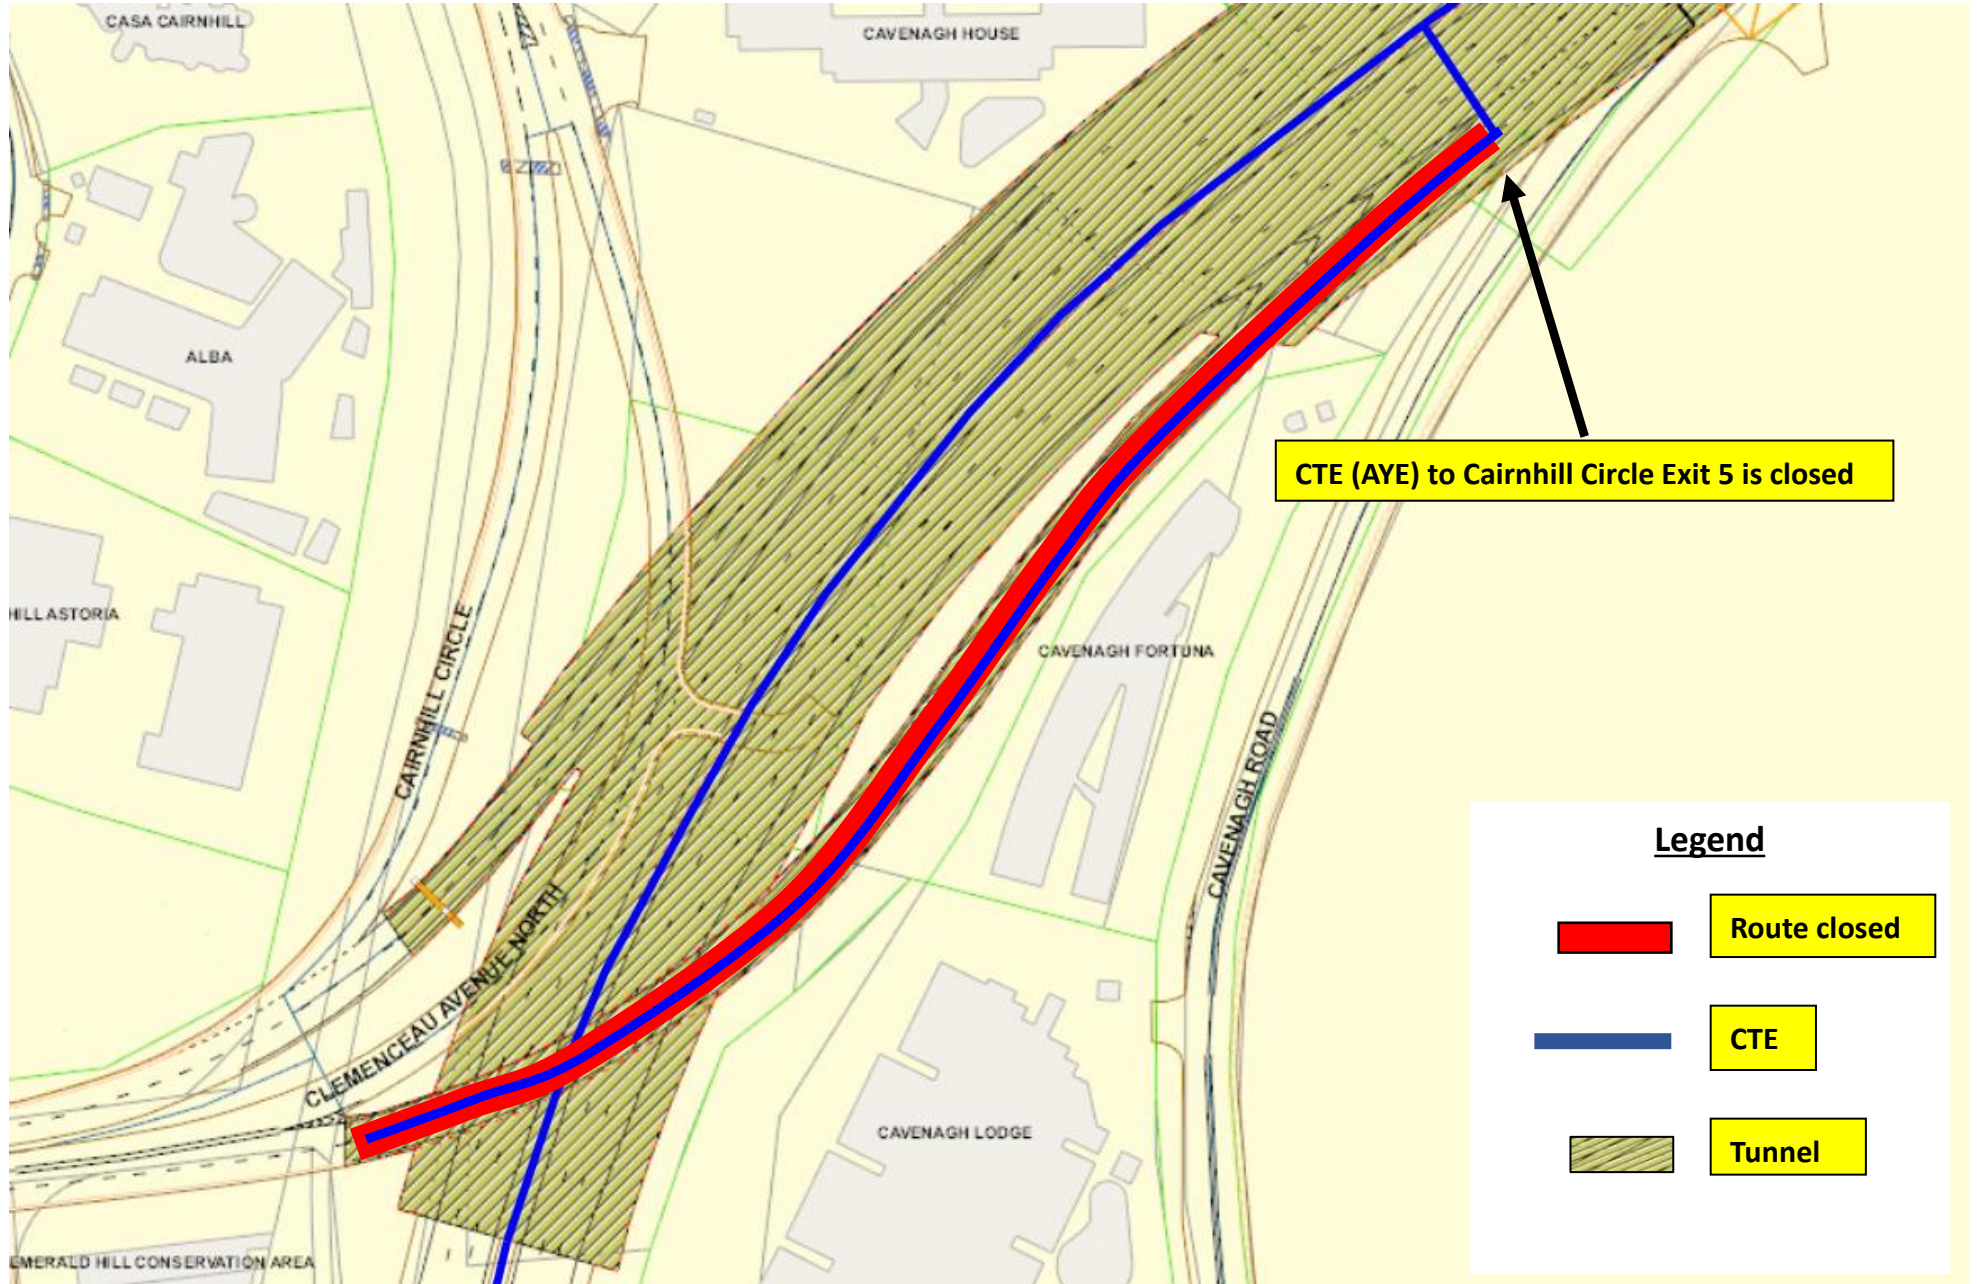

5 October 2022
12.01am to 05.00am

7 October 2022
12.01am to 05.00am

7 October 2022
12.01am to 05.00am

10 October 2022
12.01am to 05.00am

Section before the entry from Bukit Timah Rd

Immediate Section after Exit 1B to Outram Rd

Legend

-  Route closed
-  CTE
-  Tunnel

12 October 2022
12.01am to 05.00am

12 October 2022
12.01am to 05.00am

13 October 2022
12.01am to 05.00am

13 October 2022
12.01am to 05.00am

13 October 2022
12.01am to 05.00am