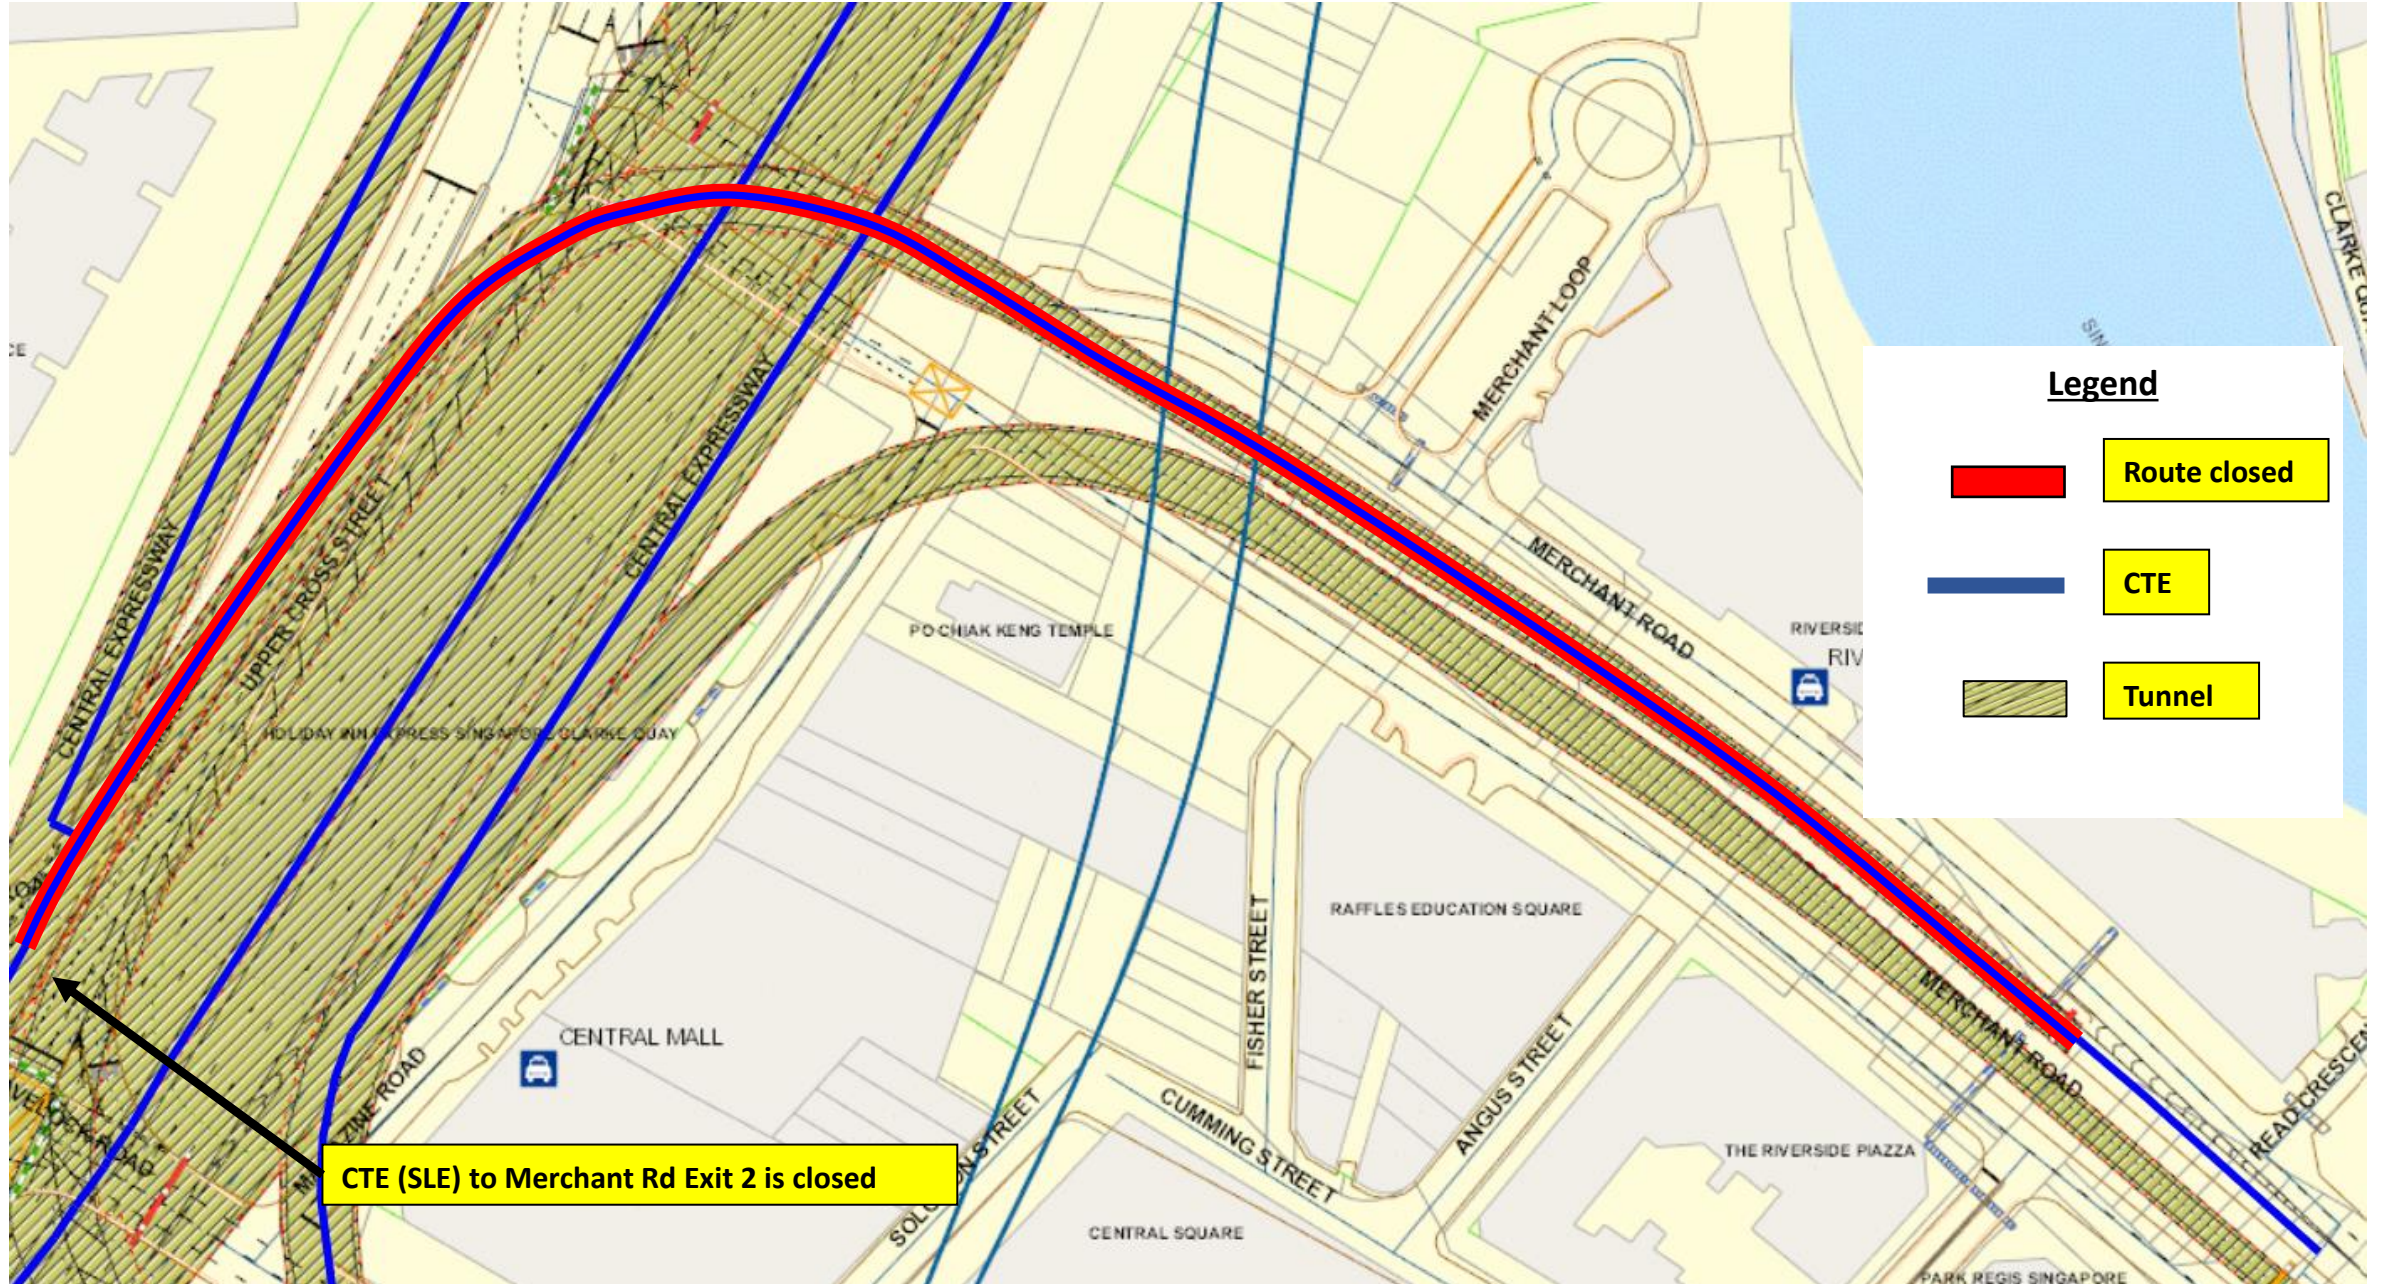

5 October 2022
12.01am to 05.00am

7 October 2022
12.01am to 05.00am

7 October 2022
12.01am to 05.00am

10 October 2022
12.01am to 05.00am

Section before the entry from Bukit Timah Rd

Immediate Section after Exit 1B to Outram Rd

Legend

-  Route closed
-  CTE
-  Tunnel

12 October 2022
12.01am to 05.00am

12 October 2022
12.01am to 05.00am

13 October 2022
12.01am to 05.00am

13 October 2022
12.01am to 05.00am

13 October 2022
12.01am to 05.00am