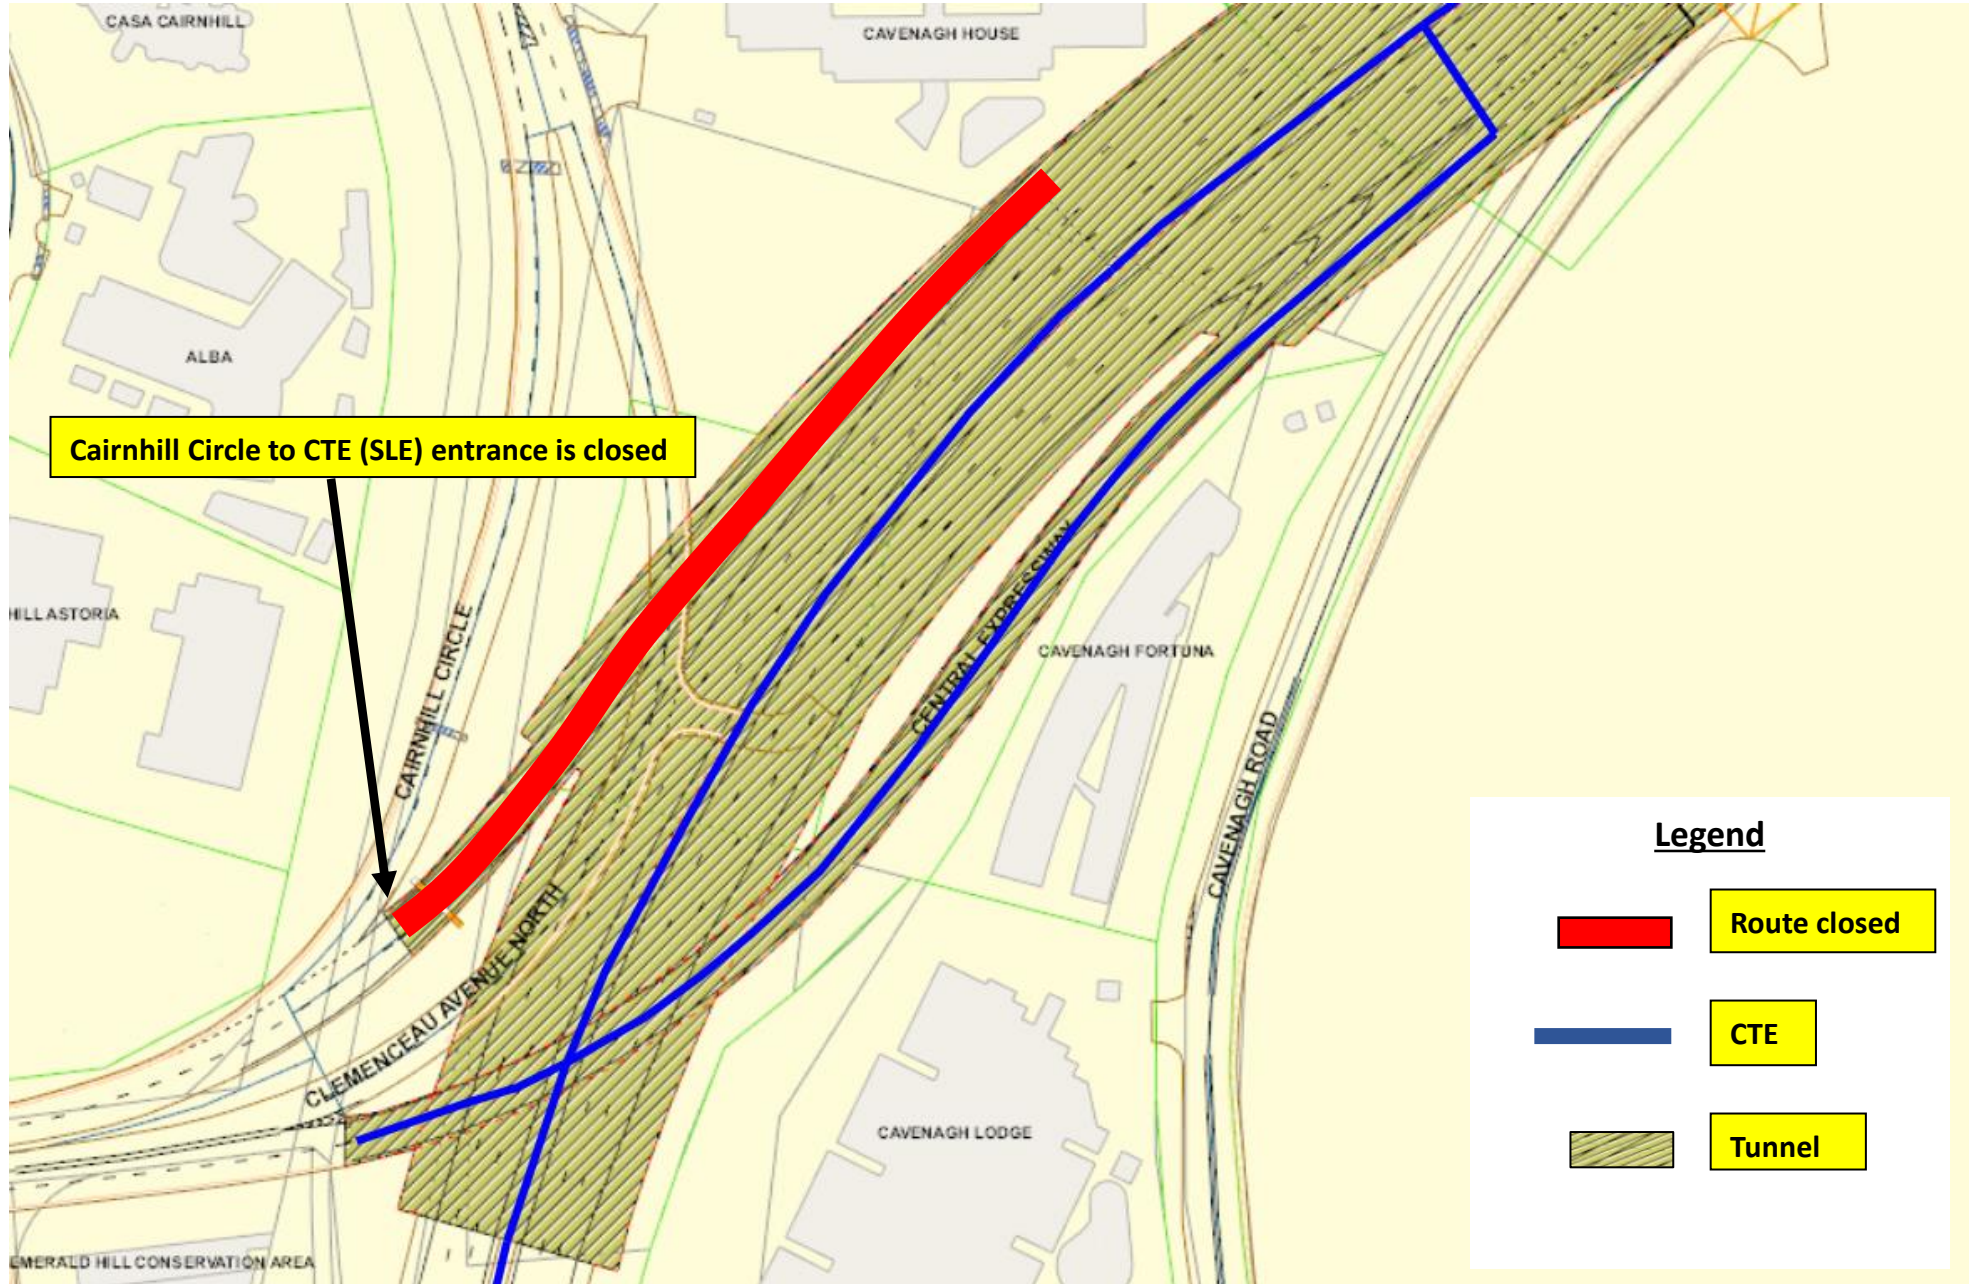

5 October 2022
12.01am to 05.00am

7 October 2022
12.01am to 05.00am

7 October 2022
12.01am to 05.00am

10 October 2022
12.01am to 05.00am

Section before the entry from Bukit Timah Rd

Immediate Section after Exit 1B to Outram Rd

Legend

-  Route closed
-  CTE
-  Tunnel

12 October 2022
12.01am to 05.00am

12 October 2022
12.01am to 05.00am

13 October 2022
12.01am to 05.00am

13 October 2022
12.01am to 05.00am

13 October 2022
12.01am to 05.00am