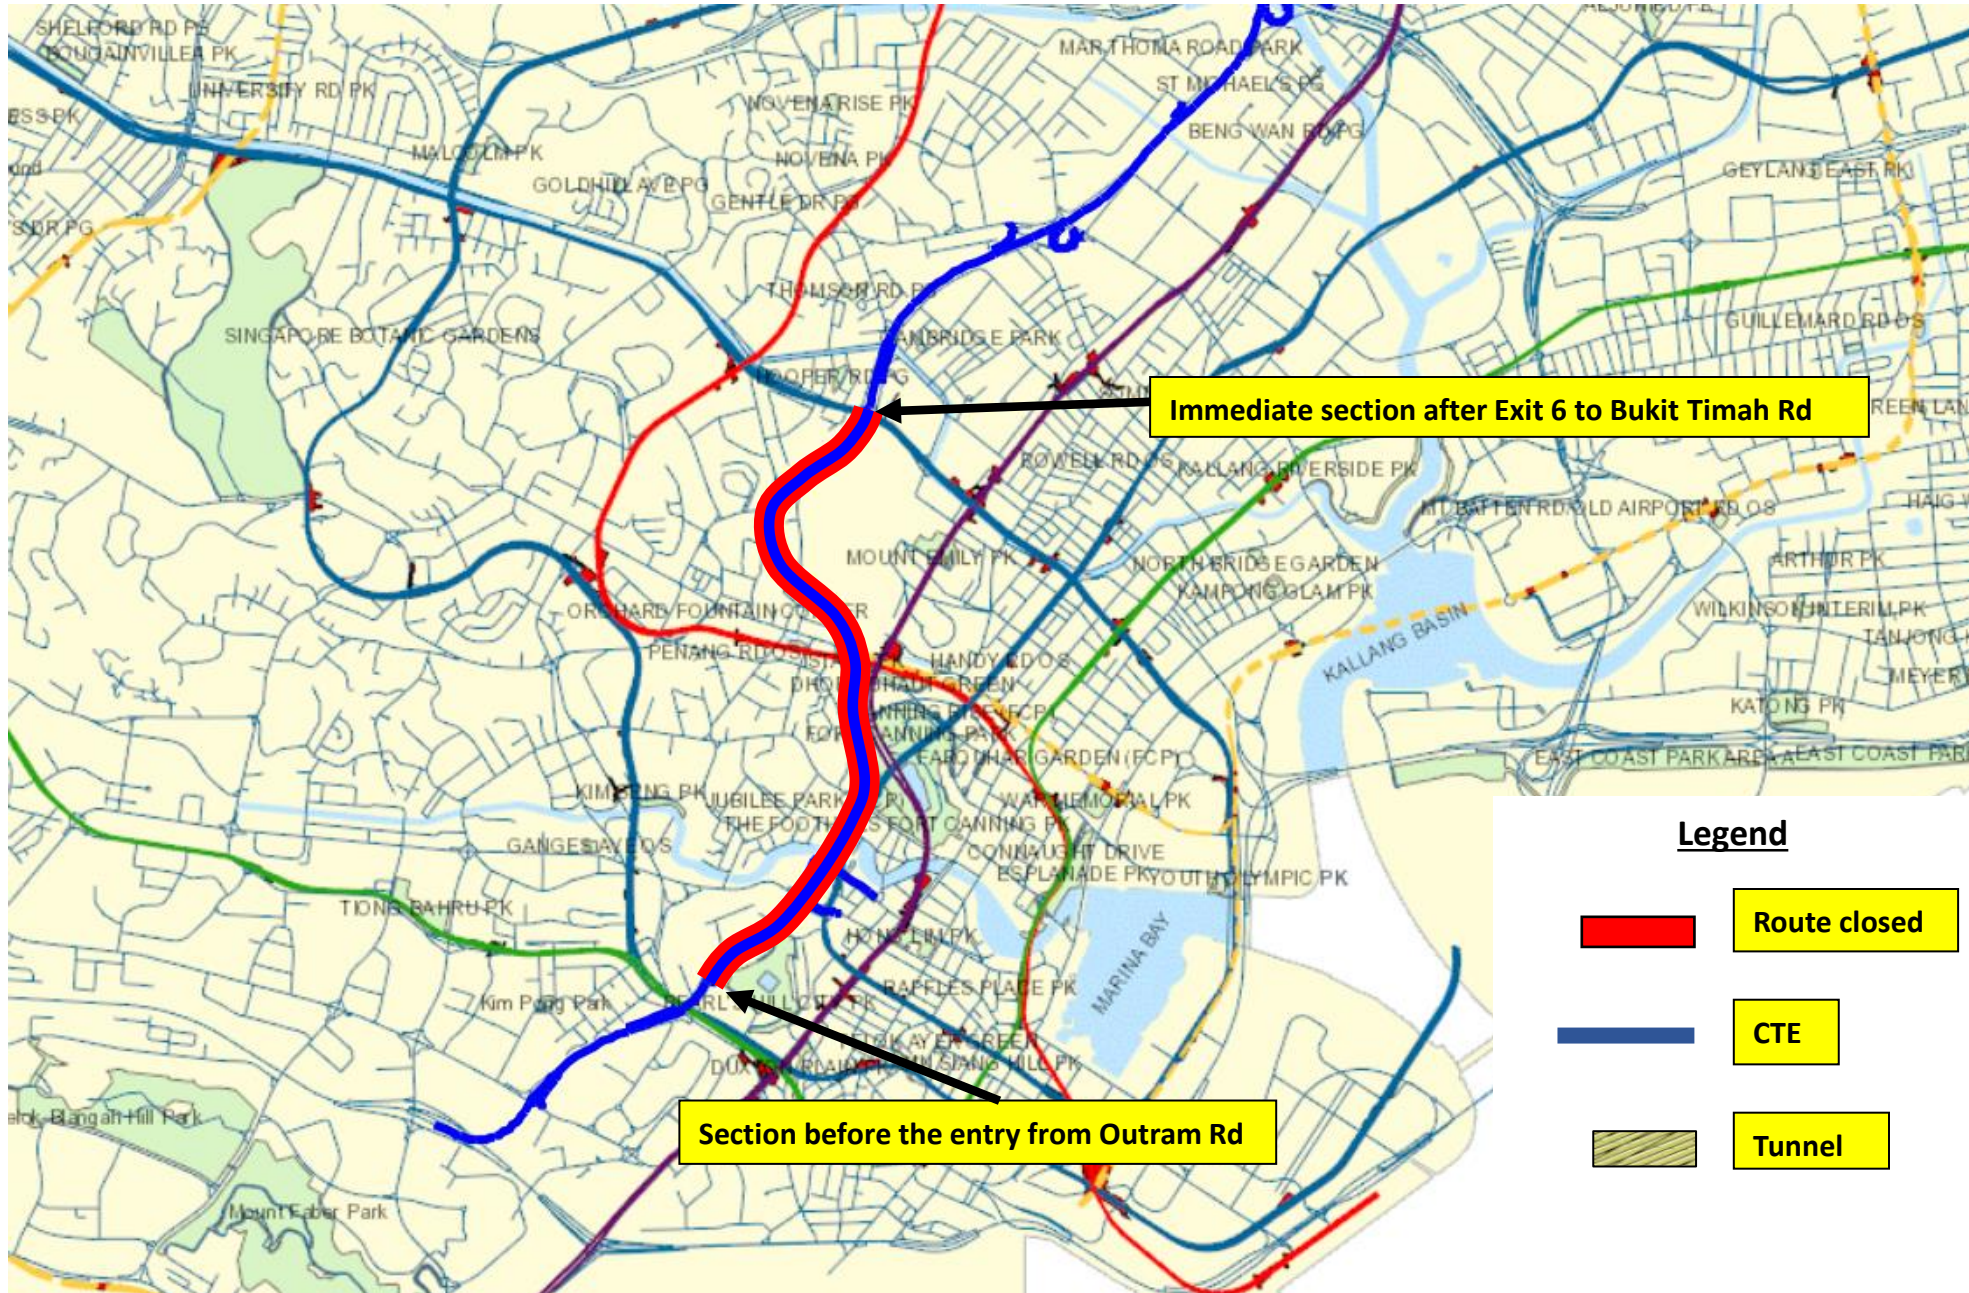

5 October 2022
12.01am to 05.00am

7 October 2022
12.01am to 05.00am

7 October 2022
12.01am to 05.00am

10 October 2022
12.01am to 05.00am

Section before the entry from Bukit Timah Rd

Immediate Section after Exit 1B to Outram Rd

Legend

-  Route closed
-  CTE
-  Tunnel

12 October 2022
12.01am to 05.00am

12 October 2022
12.01am to 05.00am

13 October 2022
12.01am to 05.00am

13 October 2022
12.01am to 05.00am

13 October 2022
12.01am to 05.00am