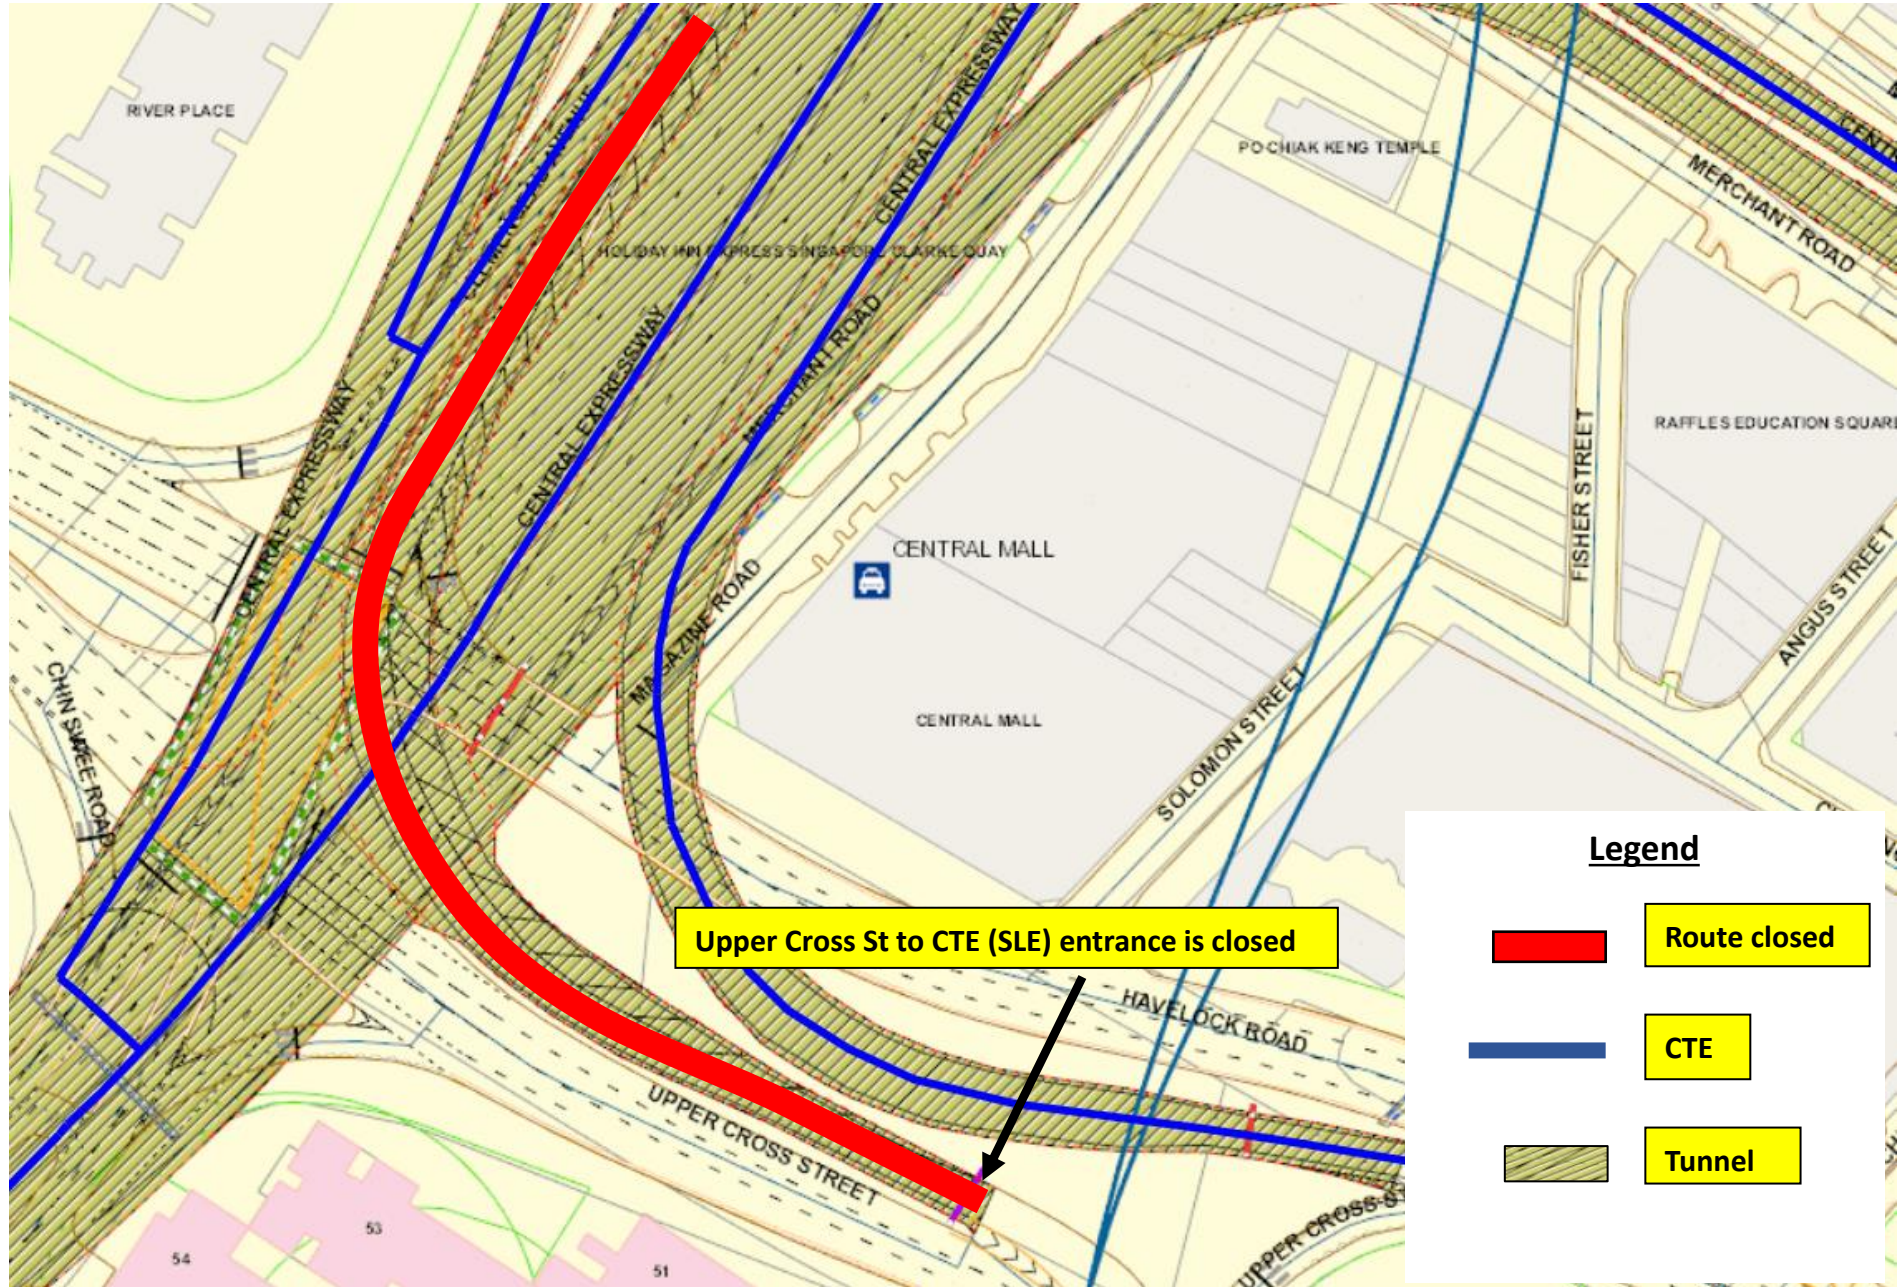

5 October 2022
12.01am to 05.00am

7 October 2022
12.01am to 05.00am

7 October 2022
12.01am to 05.00am

10 October 2022
12.01am to 05.00am

Section before the entry from Bukit Timah Rd

Immediate Section after Exit 1B to Outram Rd

Legend

-  Route closed
-  CTE
-  Tunnel

12 October 2022
12.01am to 05.00am

12 October 2022
12.01am to 05.00am

13 October 2022
12.01am to 05.00am

13 October 2022
12.01am to 05.00am

13 October 2022
12.01am to 05.00am