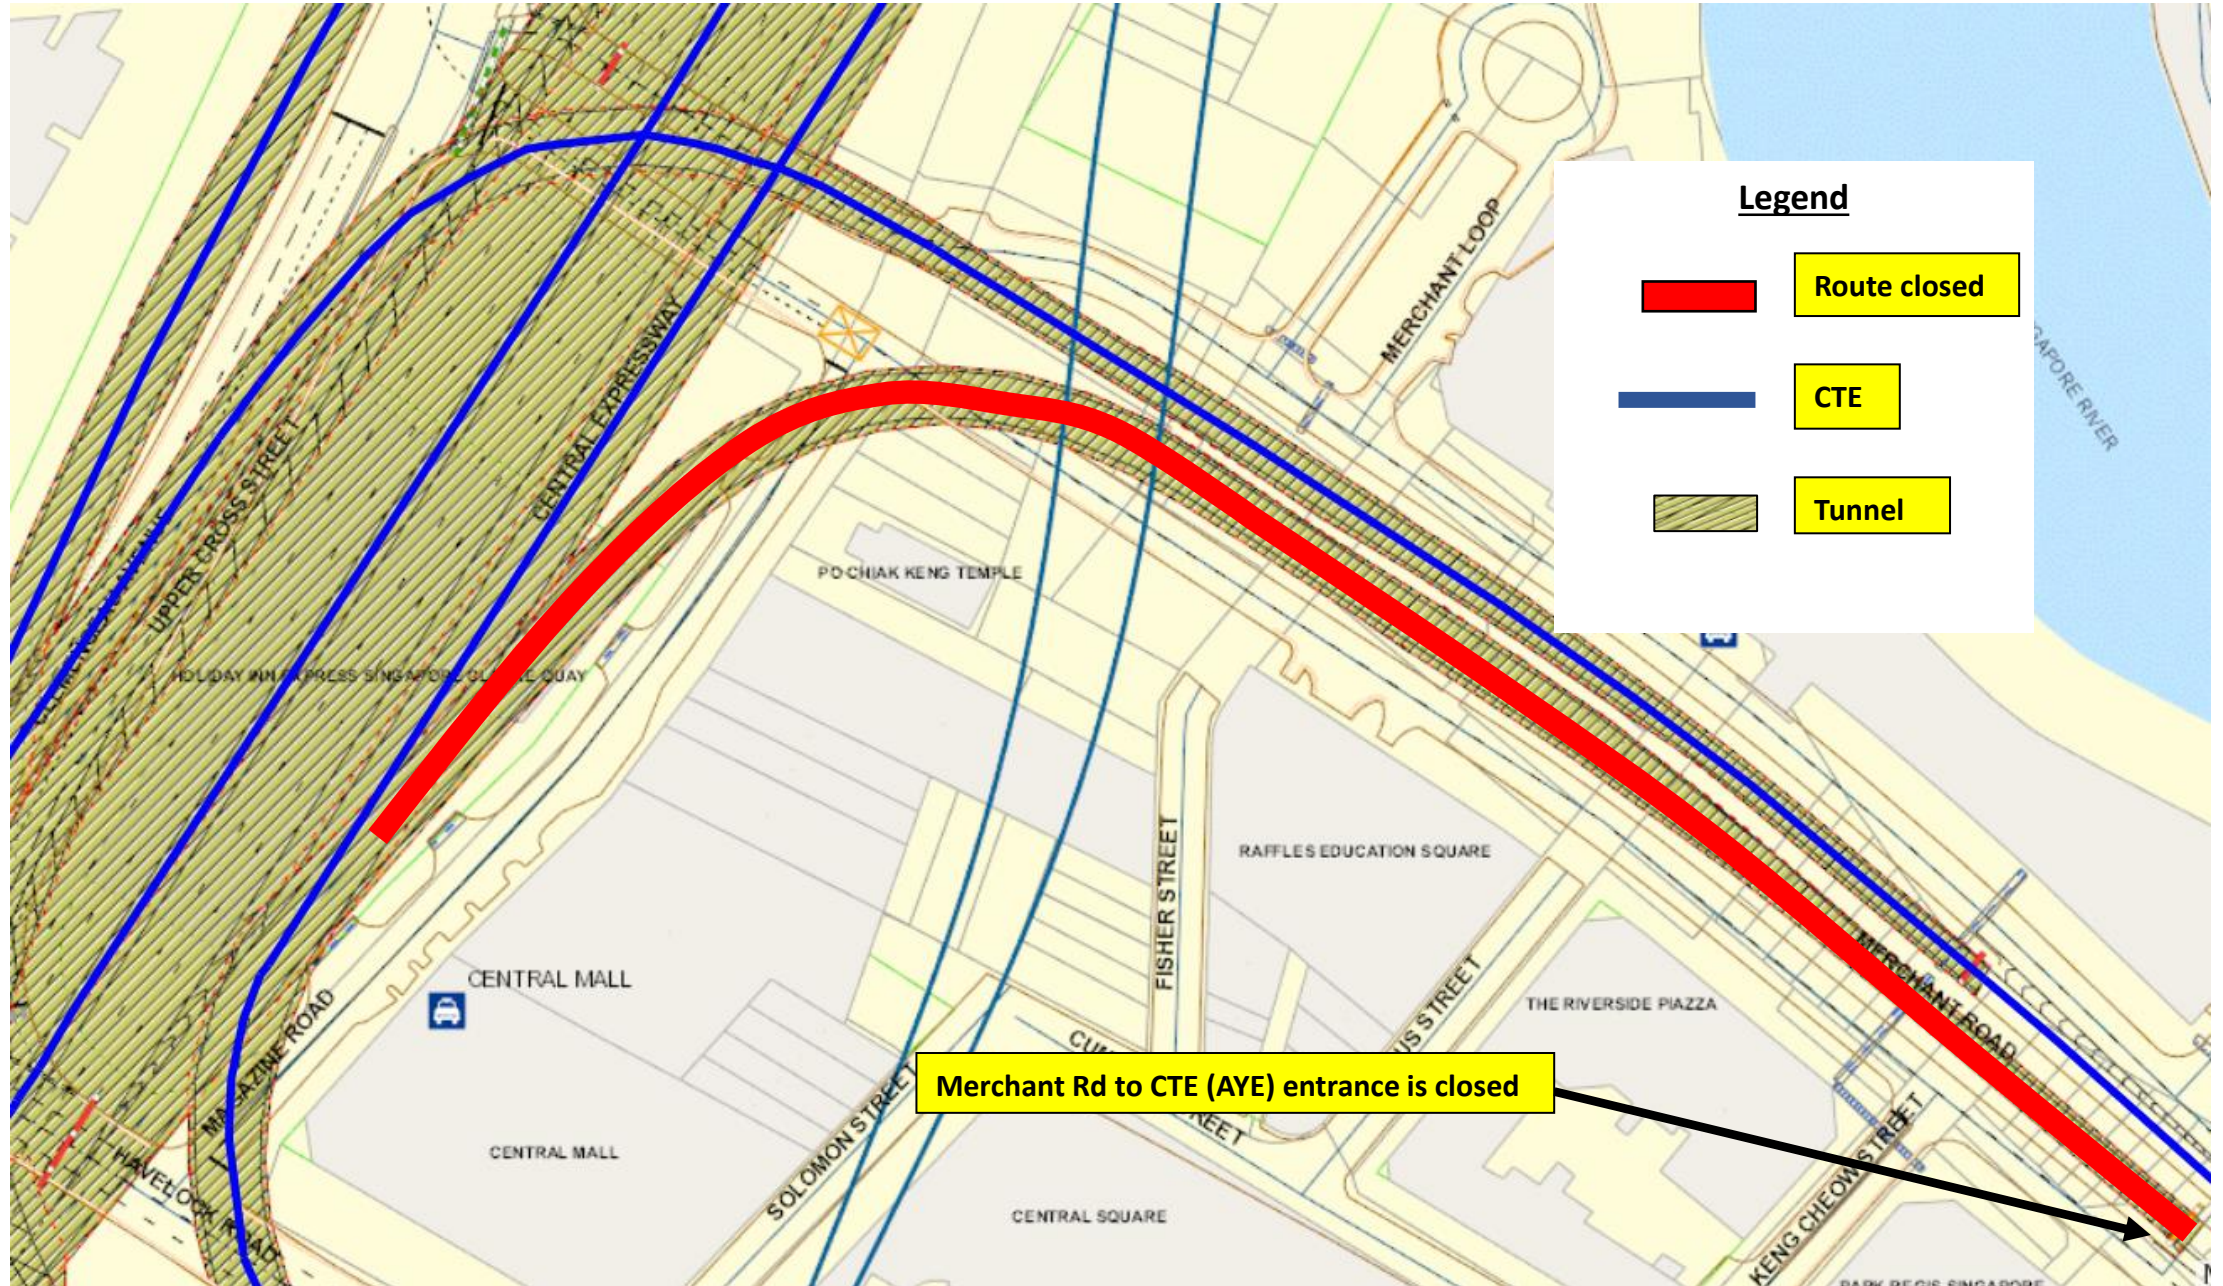

5 October 2022
12.01am to 05.00am

7 October 2022
12.01am to 05.00am

7 October 2022
12.01am to 05.00am

10 October 2022
12.01am to 05.00am

Section before the entry from Bukit Timah Rd

Immediate Section after Exit 1B to Outram Rd

Legend

-  Route closed
-  CTE
-  Tunnel

12 October 2022
12.01am to 05.00am

12 October 2022
12.01am to 05.00am

13 October 2022
12.01am to 05.00am

13 October 2022
12.01am to 05.00am

13 October 2022
12.01am to 05.00am