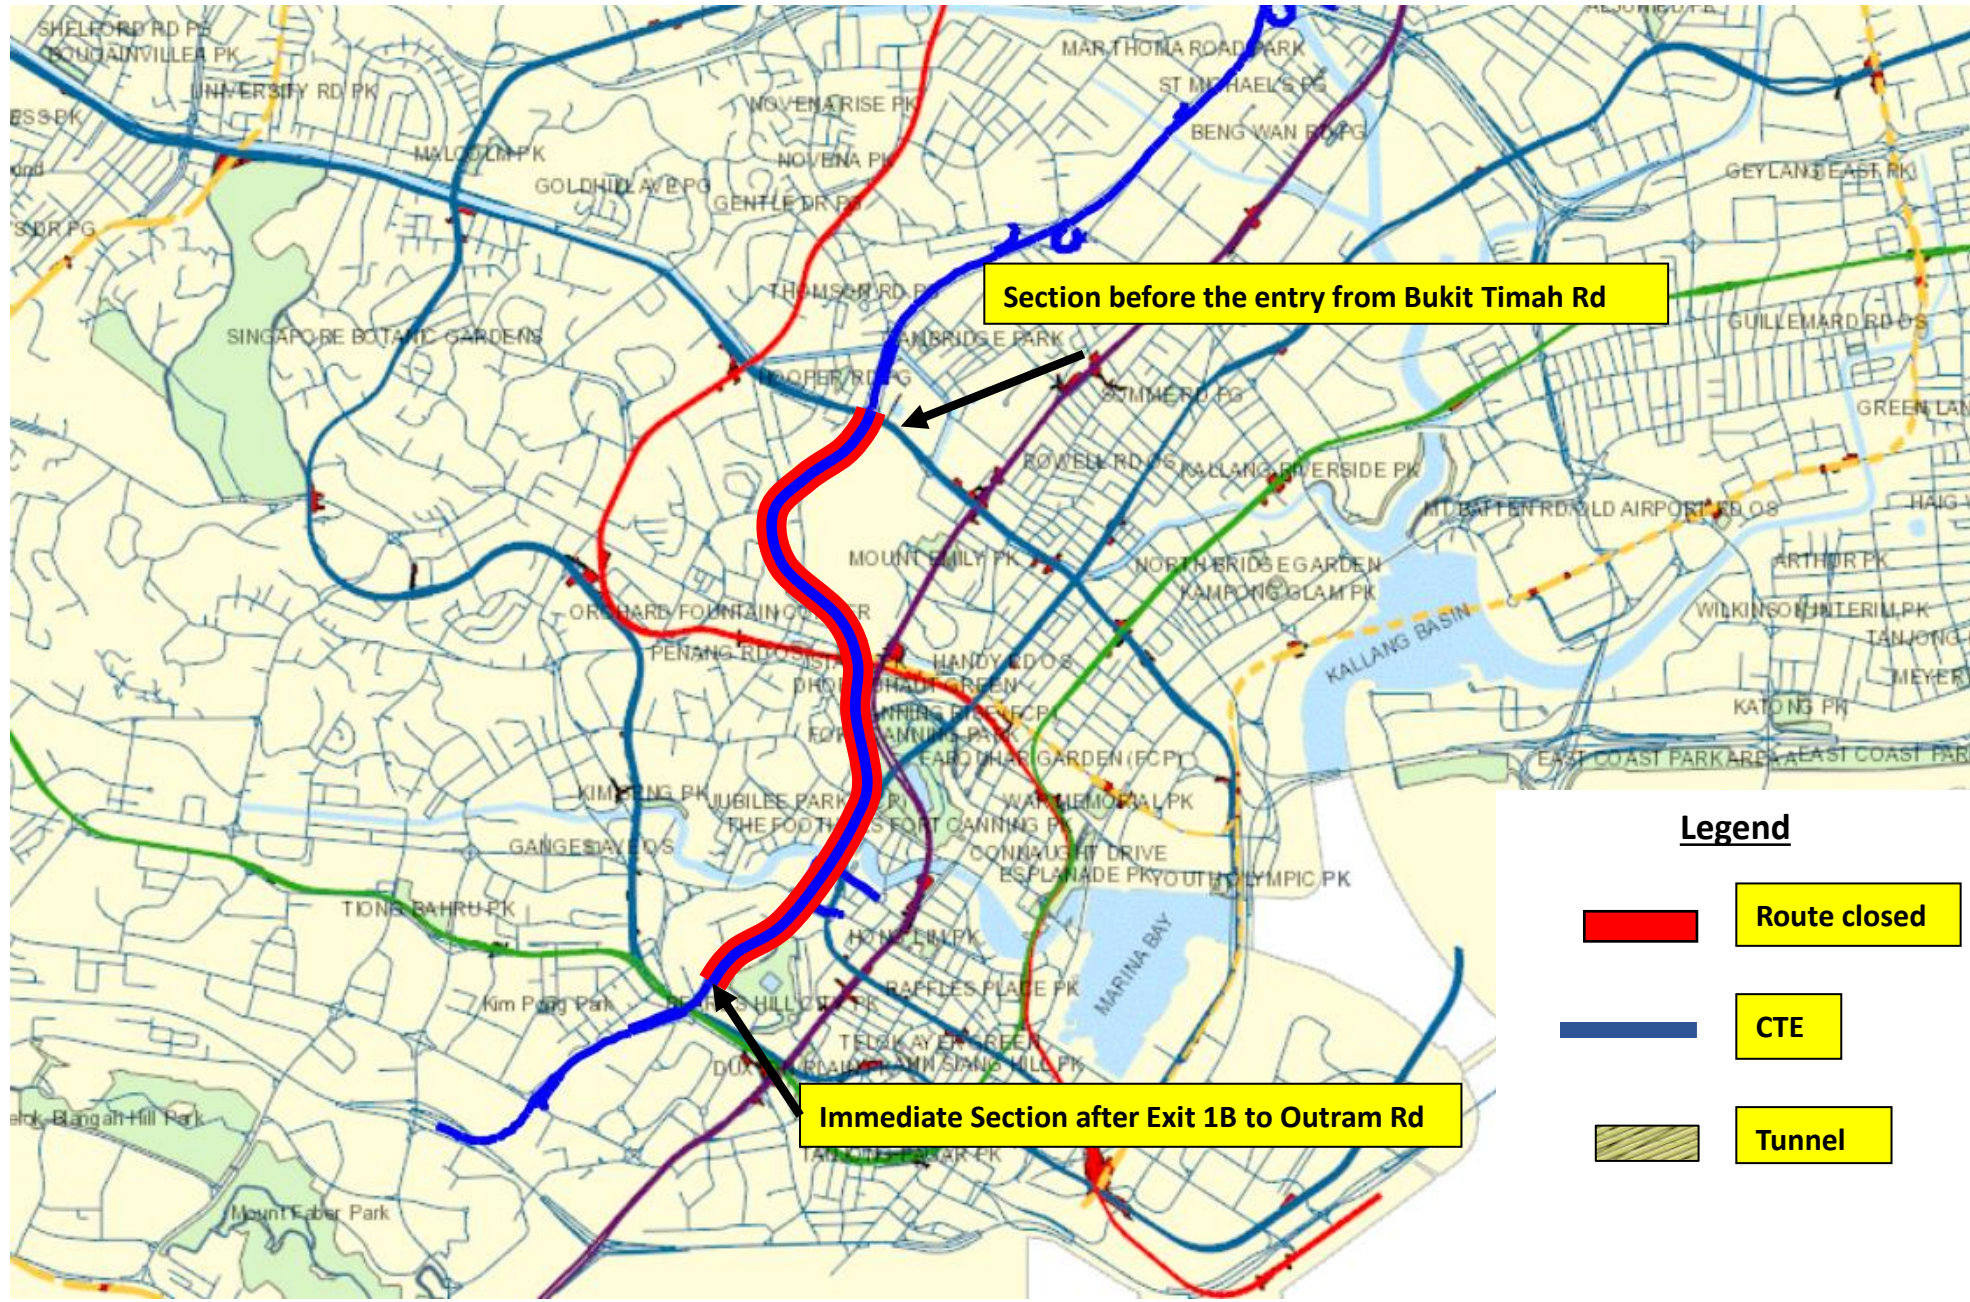

5 October 2022
12.01am to 05.00am

7 October 2022
12.01am to 05.00am

7 October 2022
12.01am to 05.00am

10 October 2022
12.01am to 05.00am

Section before the entry from Bukit Timah Rd

Immediate Section after Exit 1B to Outram Rd

Legend

-  Route closed
-  CTE
-  Tunnel

12 October 2022
12.01am to 05.00am

12 October 2022
12.01am to 05.00am

13 October 2022
12.01am to 05.00am

13 October 2022
12.01am to 05.00am

13 October 2022
12.01am to 05.00am